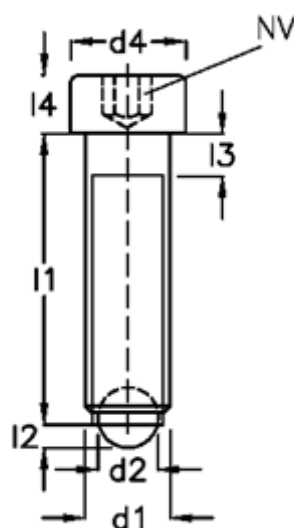

Data Sheet

Article number: 209276791

Description: E+G Screws with ball
GN 606-M12-30-AN

Measures

d1	= M12		l4 = 12
d2	= 8.0		
d3	= 7.2		
d4	= 18		
Internal hexagon	= 10.0		
l1	= 30		
l2	= 2.0		
l3	= 5.0		